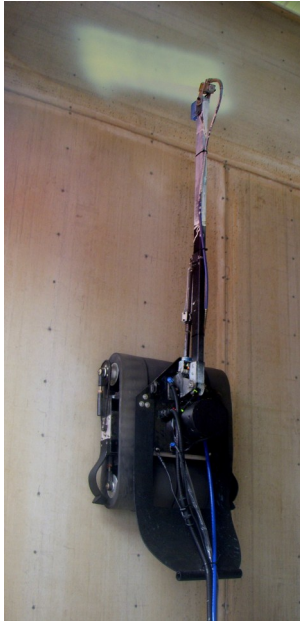

ICM CLIMBERS

for Remote Controlled Spray Applications of:

- **PAINTS**
- **MASTICS**
- **STRIPPABLE COATINGS**
- **SEALANTS**

REMOTE CONTROLLED CAPABILITIES

- Enter Highly Radioactive Area
- Transition from Floor to Wall
- Climb Walls
- Apply Mastics or Coatings to Ceilings and Walls
- Transition Back Down from Wall to Floor
- Apply Mastics and Coatings on Floor
- Exit Highly Radioactive Area

BENEFITS

- Dramatically Reduce Exposure to Workers
- Perform Coating Installation Quickly
- Save Time and Money

Climbing Machine System with Spray Boom,
Electric Drive with On-board Vacuum
International Climbing Machines, Inc.