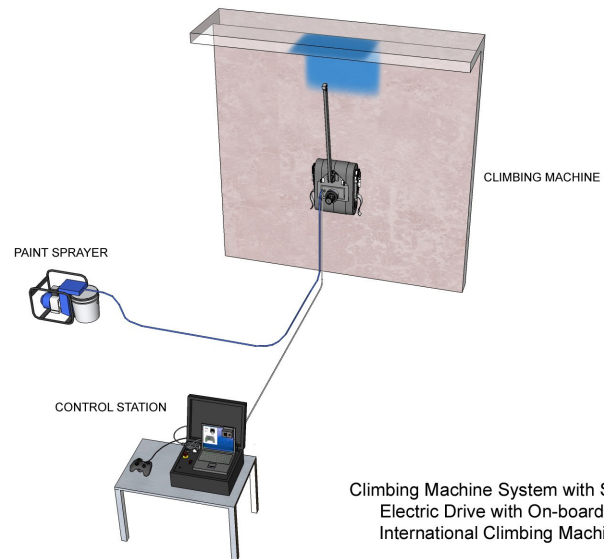

ICM CLIMBERS

for Remote Controlled Spray Applications of:

- **PAINTS**
- **MASTICS**
- **STRIPPABLE COATINGS**
- **SEALANTS**

REMOTE CONTROLLED CAPABILITIES

- Enter Highly Radioactive Area
- Transition from Floor to Wall
- Climb Walls
- Apply Mastics or Coatings to Ceilings and Walls
- Transition Back Down from Wall to Floor
- Apply Mastics and Coatings on Floor
- Exit Highly Radioactive Area

BENEFITS

- Dramatically Reduce Exposure to Workers
- Perform Coating Installation Quickly
- Save Time and Money

Climbing Machine System with Spray Boom,
Electric Drive with On-board Vacuum
International Climbing Machines, Inc.